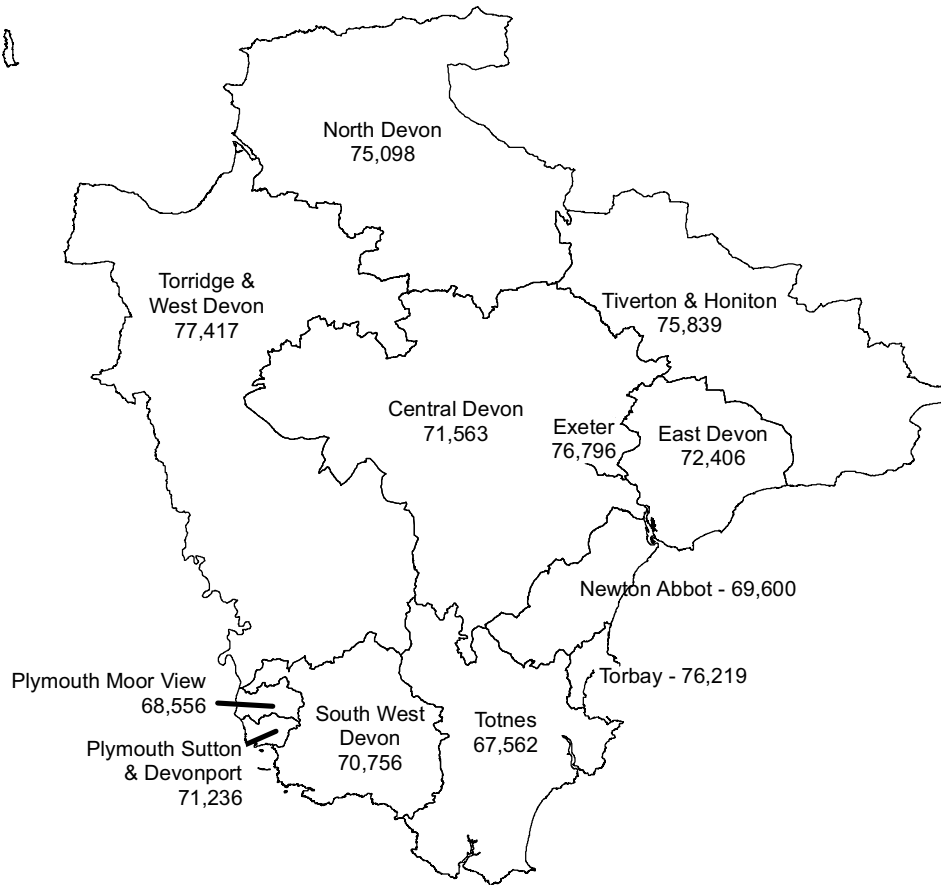

## Proposed Parliamentary Constituencies

Proposed constituency	Electorate
Bideford and Bude	74,685
Central Devon	73,970
East Devon	73,999
Exeter	76,796
Newton Abbot	76,816
North Devon	75,098
Plymouth Devonport	78,274
Plymouth Sutton	75,670
Tavistock and Plympton	74,663
Tiverton and Honiton	75,839
Torbay	76,219
Totnes and Ivybridge	76,291

### Current Parliamentary Constituencies

### Proposed Parliamentary Constituencies