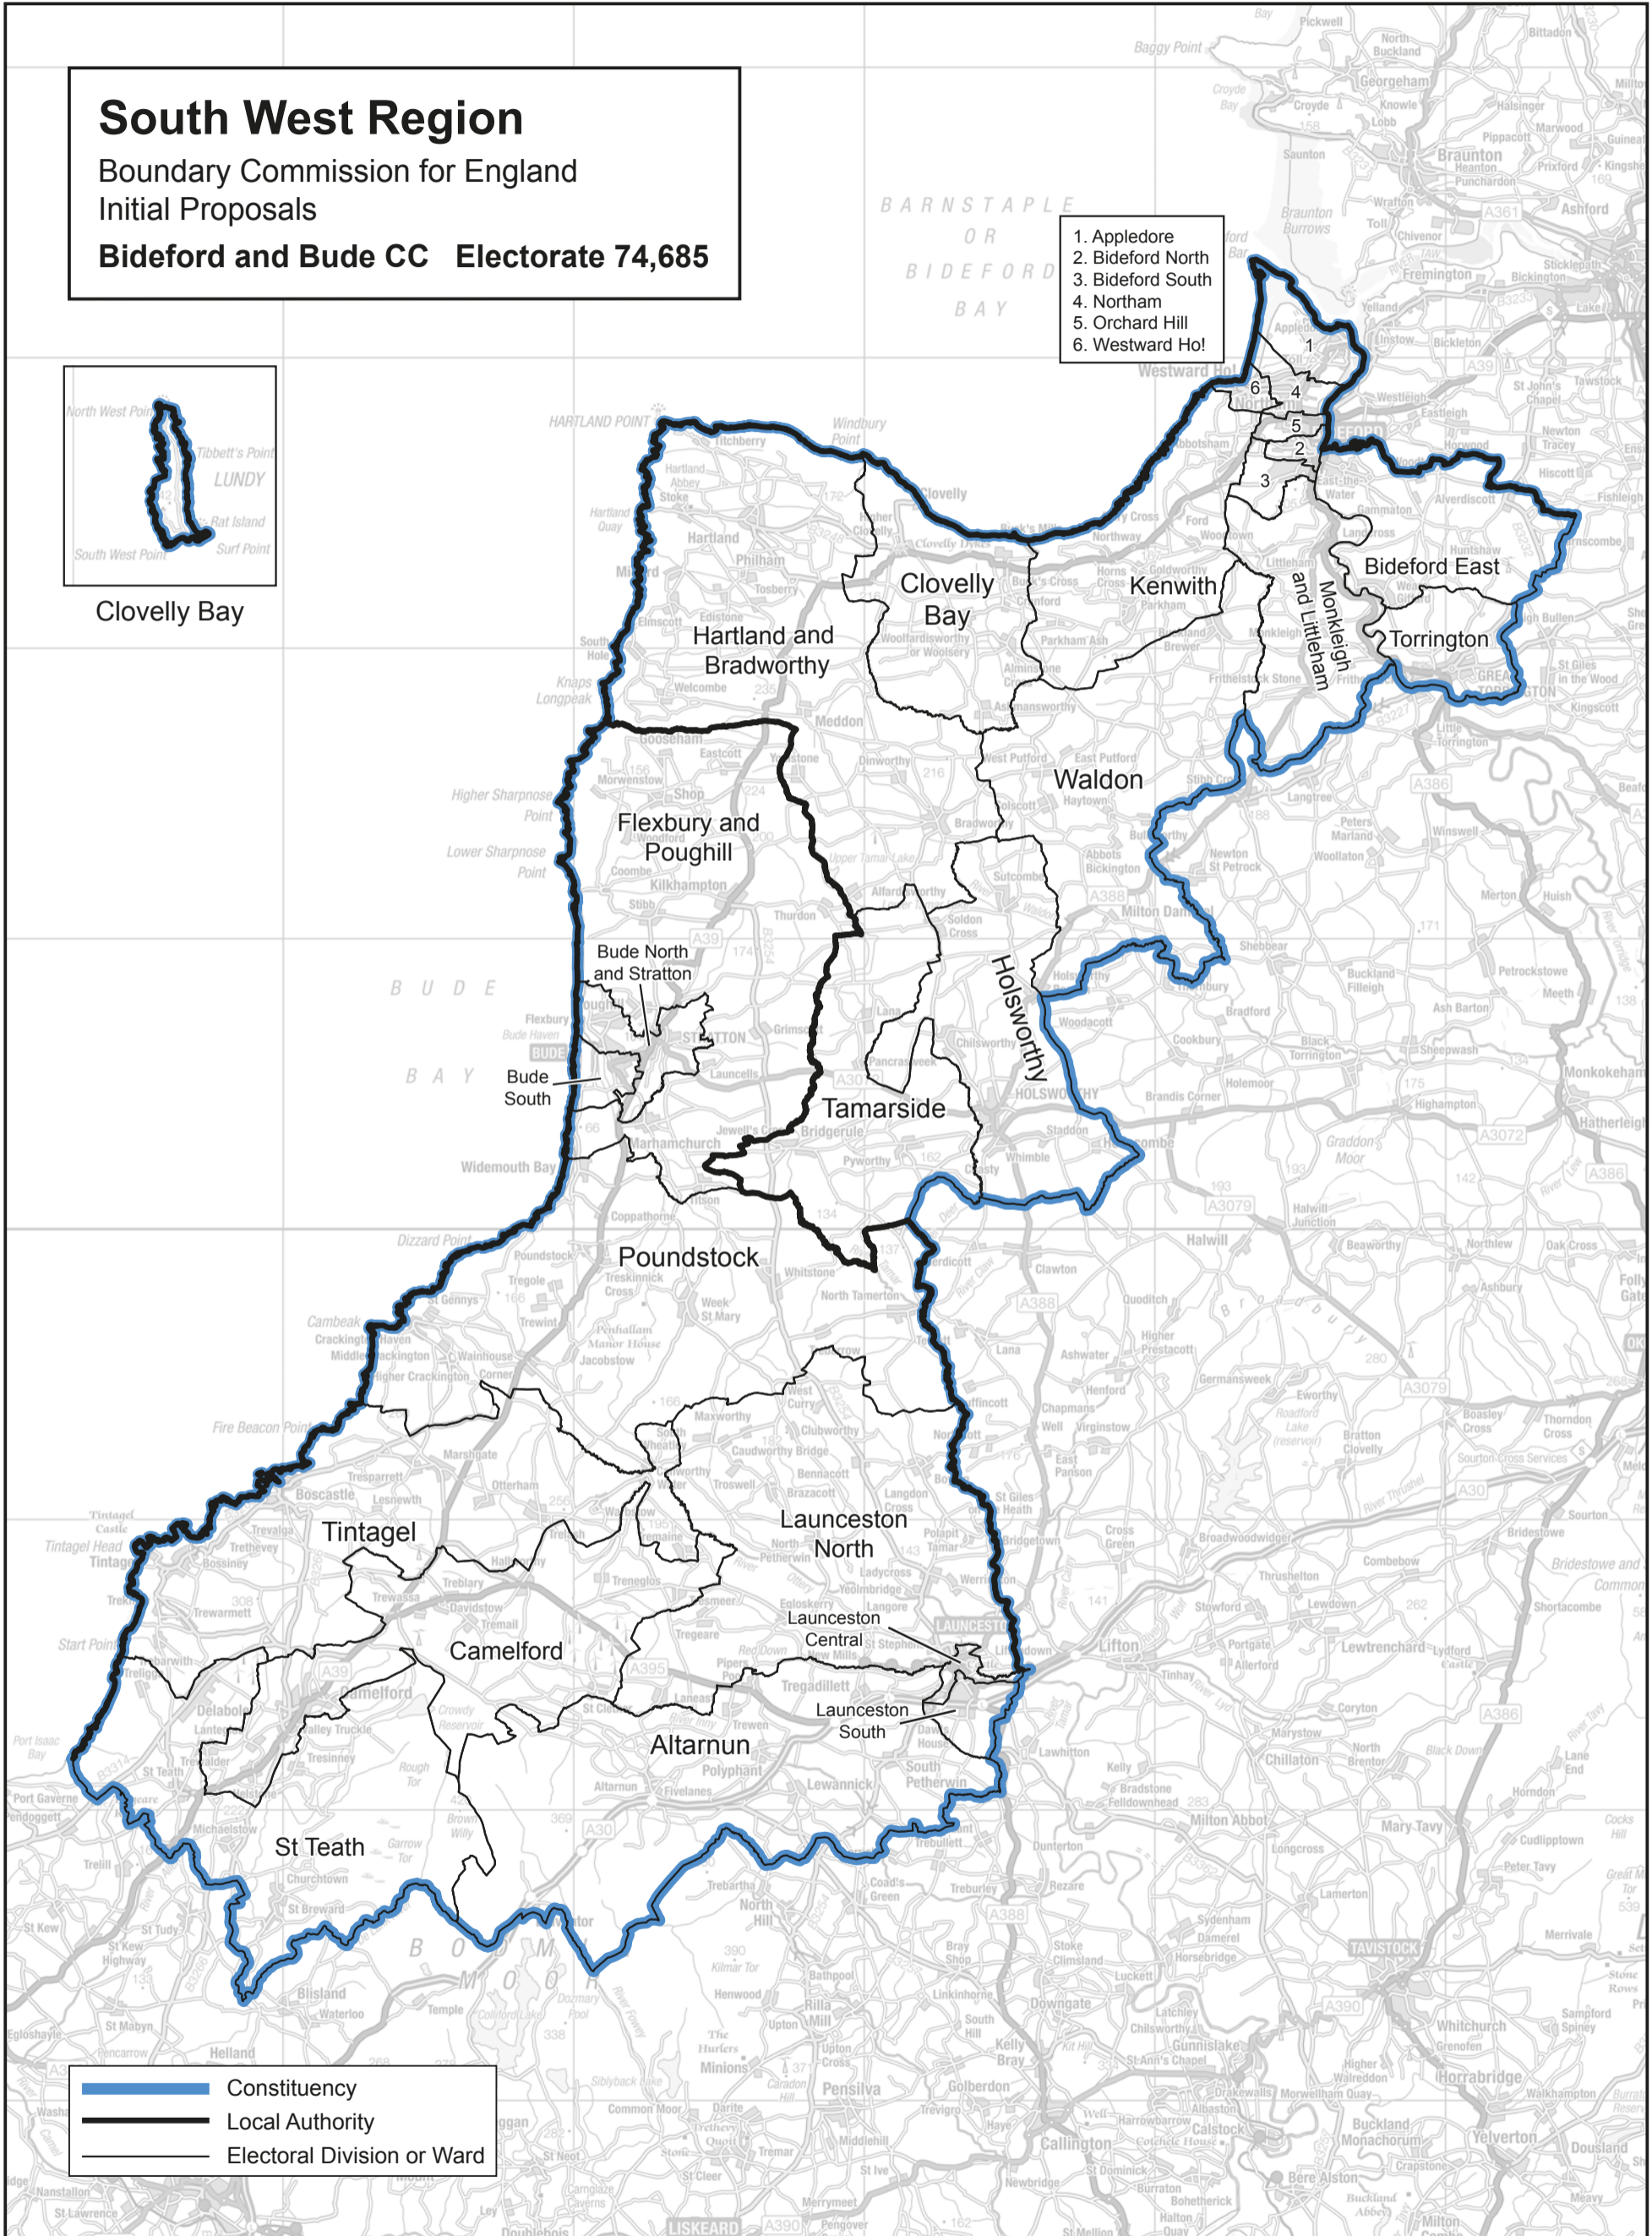

South West Region

Boundary Commission for England
Initial Proposals

Bideford and Bude CC Electorate 74,685

1. Appledore
2. Bideford North
3. Bideford South
4. Northam
5. Orchard Hill
6. Westward Ho!

Clovelly Bay

This mapping extract has been produced from Ordnance Survey's mapping data on behalf of the Boundary Commission for England © Crown copyright 2011.